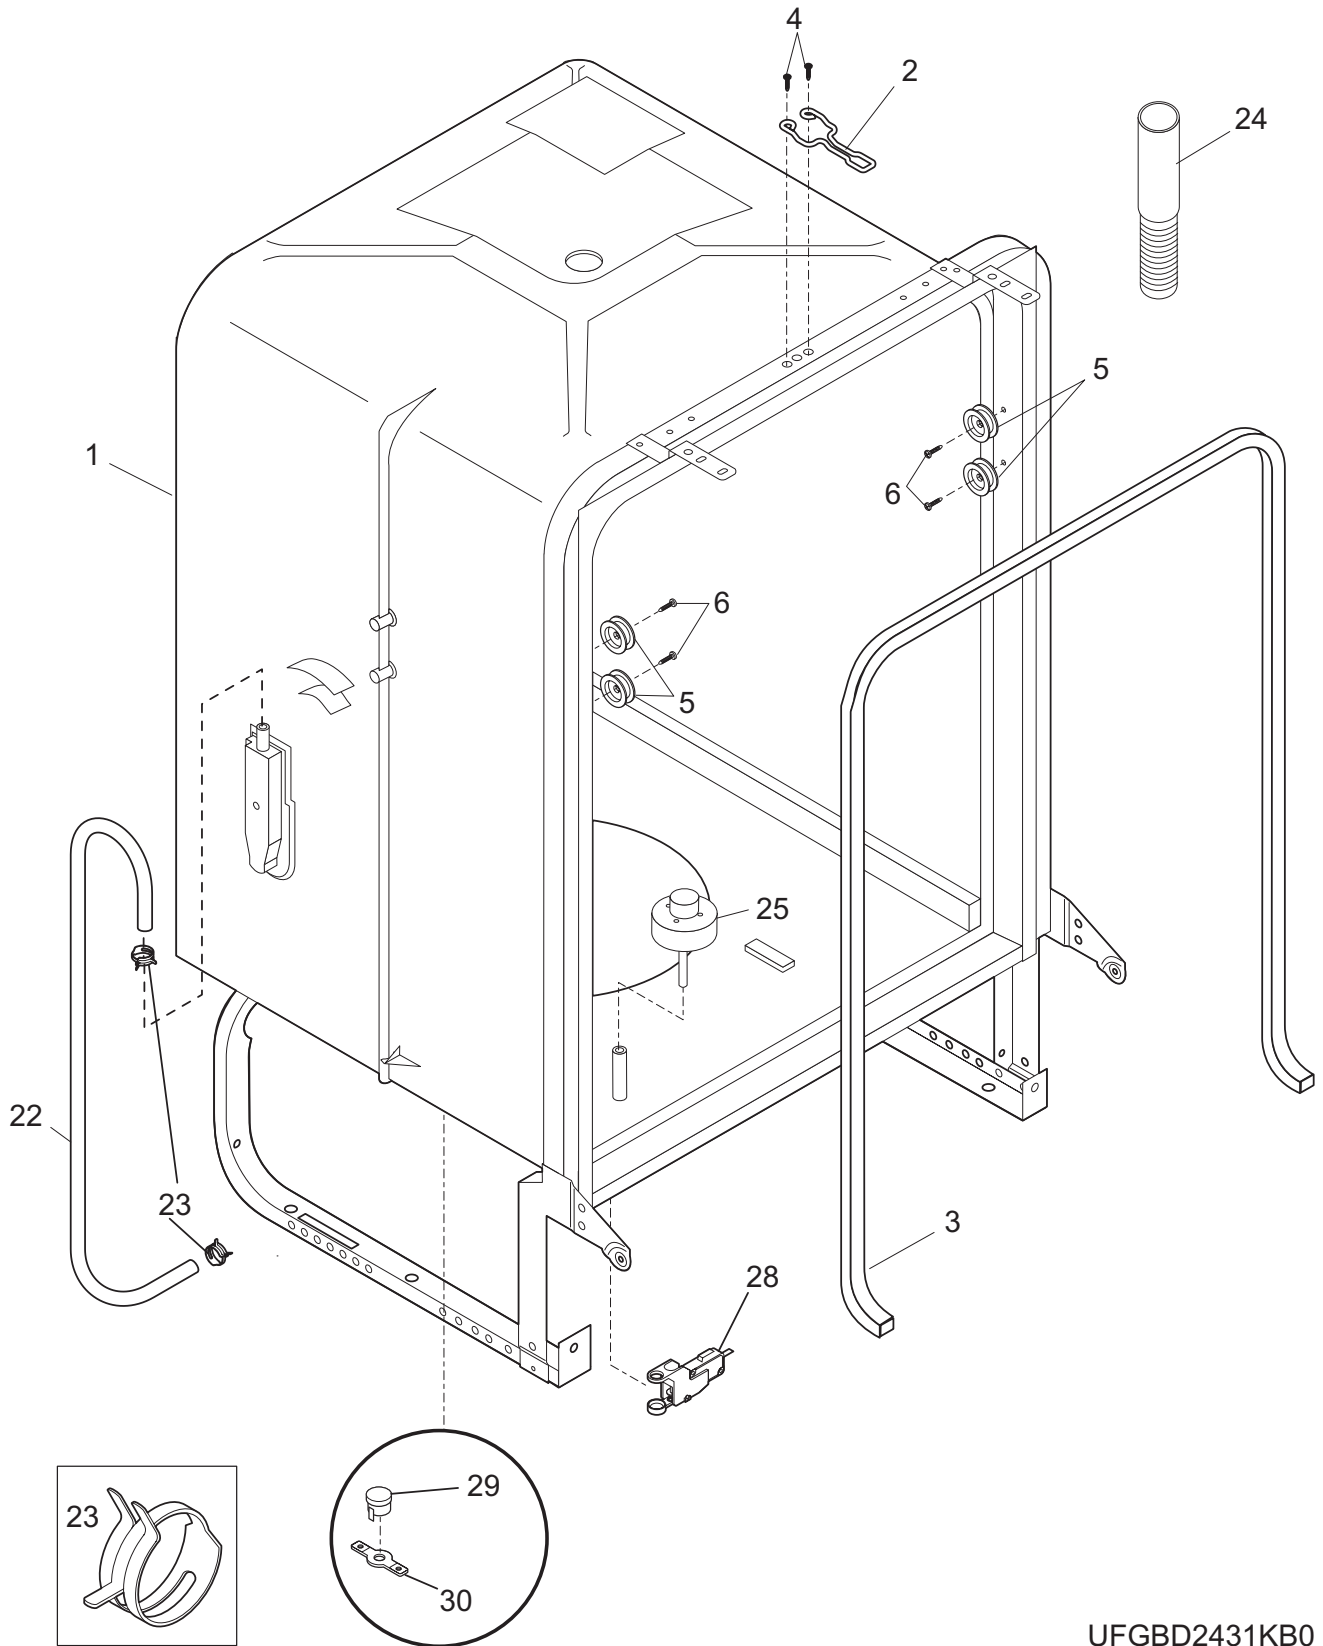

POS. NO	PART NO.		DESCRIPTION
1	154752603	A B - -	Console Assembly, w/pocket handle, black
1	154752604	- - C -	Console Assembly, w/pocket handle, bisque
1	154752601	- - - D	Console Assembly, w/pocket handle, white
2 #	154731703	A B - -	Insert, control panel, black
2 #	154731704	- - C -	Insert, control panel, bisque
2 #	154731701	- - - D	Insert, control panel, white
3 #	154752701	A B C D	Control Assembly, electronic
4	154718801	A B C D	Cover, control
9	154282901	A B C D	Screw, Phillips, 8-10 x .7
10	154294701	A B C D	Screw, #7 plas .375, (6), disp. assy.
33	154478901	A B C D	Gasket, cover
* #	154791401	A B C D	Harness, wiring, main
*	154758430	A B C D	Energy Guide
*	154409401	A B C D	Screw, ground, #8-18 x .375

TUB

TUB

Model Index: **A** FGBD2431K (FGBD2431KB1)
 B FGBD2431K (FGBD2431KF1)
 C FGBD2431K (FGBD2431KQ1)
 D FGBD2431K (FGBD2431KW1)

POS. NO	PART NO.		DESCRIPTION
1	154729401	A B C D	Tub assy, w/frame parts, white, DF
*	154685101	A B C D	Gasket, tub, corner, (2)
2	154544601	A B C D	Strike, door
3 #	154561001	A B C D	Gasket, tub
4	154200602	A B C D	Screw, 10-16 x 3/8, hex
5	5304456938	A B C D	Roller, tub, grey, (8), w/screw+washer
6	5303943103	A B C D	Screw, w/washer, (8)
22	154446002	A B C D	Tubing, water inlet
23	5303318539	A B C D	Clamp, tubing, (2)
24 #	154753201	A B C D	Hose, drain
*	154380601	A B C D	Clamp, hose, 1.5" open, worm gear, (5)
25 #	154767801	A B C D	Float
28	154408701	A B C D	Switch Assy, float
29 #	154290204	A B C D	Thermostat, re-settable
30	154241101	A B C D	Retainer, thermostat
30*	154297701	A B C D	Screw, retainer-thermo
*	154227501	A B C D	Thermistor
*	154456901	A B C D	Insulation, blanket
*	154580801	A B C D	Insulation, back
*	5300807270	A B C D	Screw, (2), countertop mtg.
*	154041001	A B C D	Screw, plask #1, 10-10 x 9/16
*	154200601	A B C D	Screw, #10-16 x 3/8
*	154200701	A B C D	Screw, #10-32 x 3/8